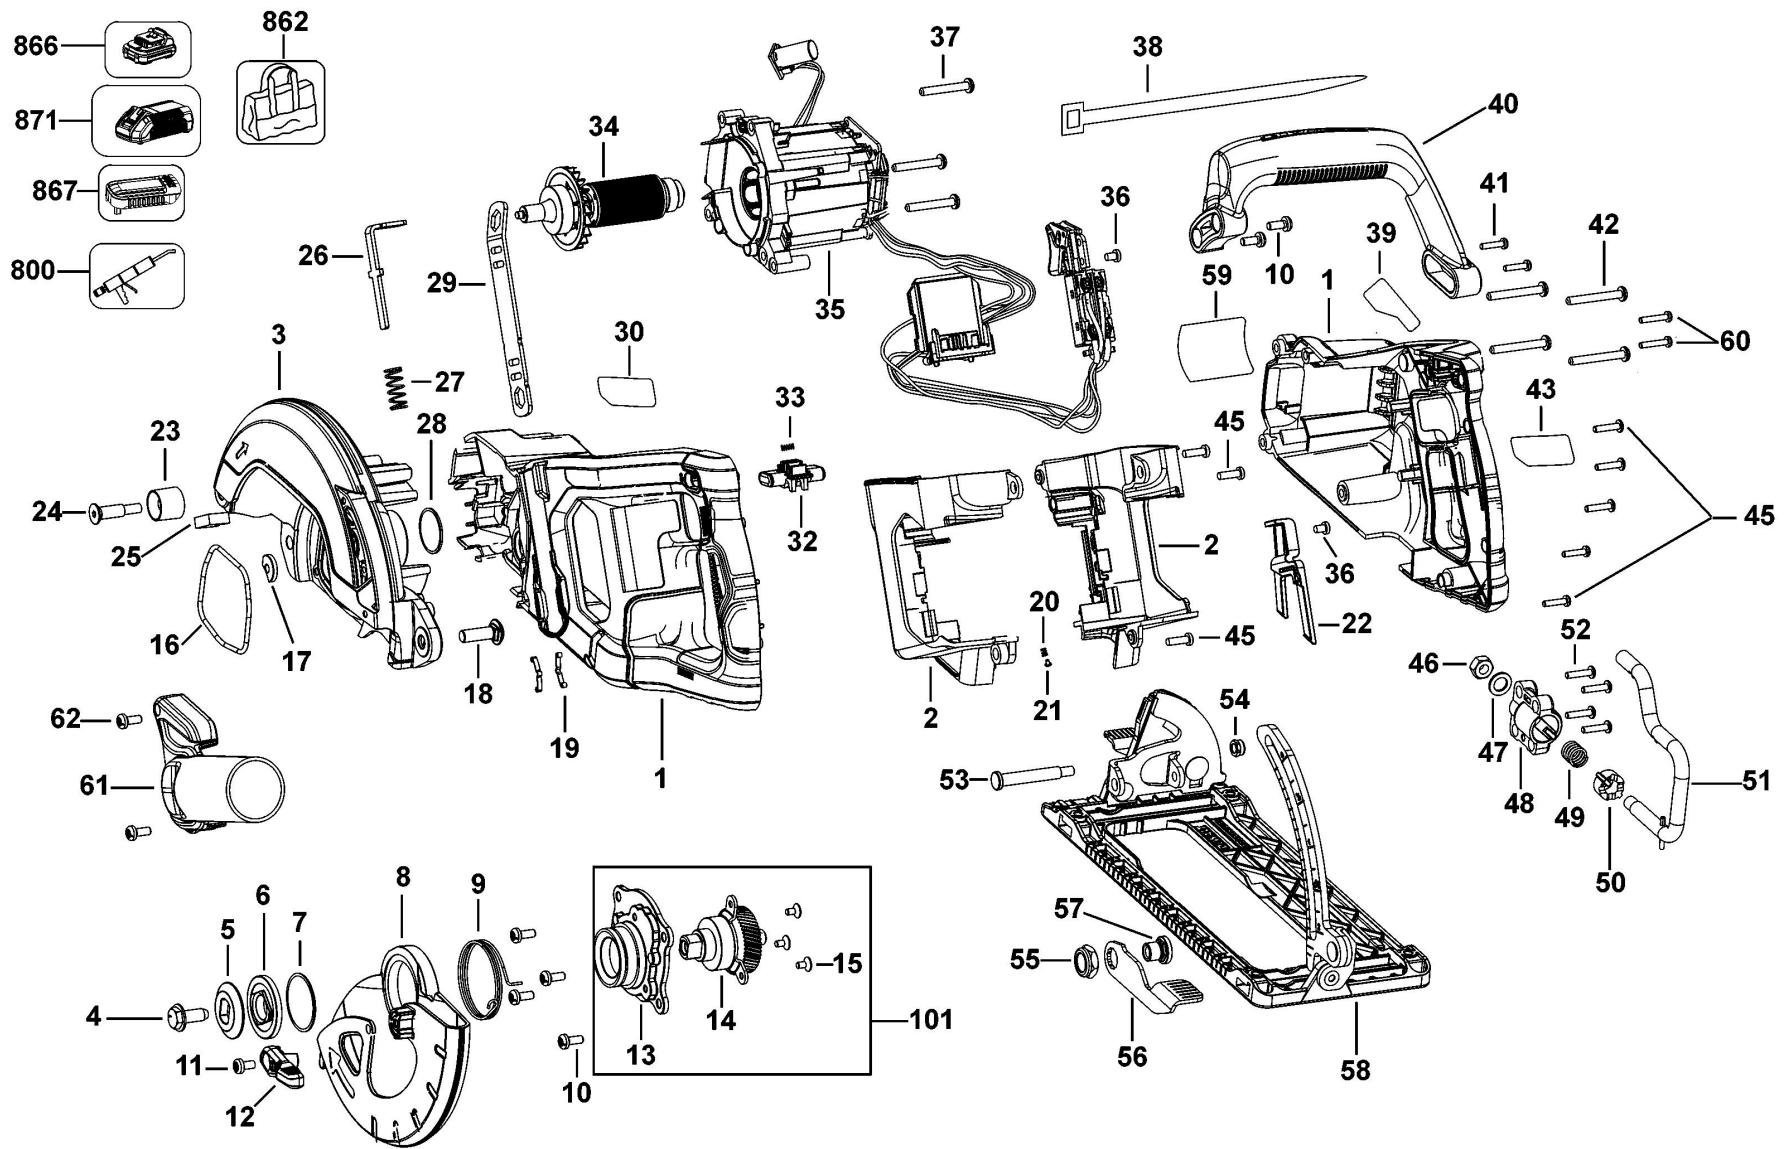

DCS577 CORDLESS CIRCULAR SAW 1

Parts List DCS577 CORDLESS CIRCULAR SAW 1

Item	Part Number	Qty	Part Description	General Description	Other Info	Repair Inst	Markets
1	N580814	1	CLAMSHELL SET			No	QW
2	N519417	1	CLAMSHELL SET			No	QW
3	N608364	1	GUARD UPPER			No	QW
4	N521085	1	BLADE BOLT M8			No	QW
5	N520395	1	OUTER FLANGE			No	QW
6	N519762	1	INNER FLANGE			No	QW
7	N529425	1	RETAINER			No	QW
8	N515400	1	GUARD LOWER			No	QW
9	N521530	1	SPRING			No	QW
10	330045-49	6	SCREW			No	QW
11	098094-13	1	SCREW			No	QW
12	N086628	1	LEVER			No	QW
13	N821586	1	HUB			No	QW
14	N557822	1	SPINDLE SA			No	QW
15	N461177	3	SCREW			No	QW
16	N521648	1	SEAL			No	QW
17	N525586	1	DEFLECTOR			No	QW
18	N531356	1	CARRIAGE BOLT			No	QW
19	N525261	2	DETENT			No	QW
20	N461735	1	SPRING			No	QW
21	N122099	1	BLOCK			No	QW
22	N527530	1	COVER			No	QW
23	381066-00	1	BUMPER			No	QW
24	N086135	1	SCREW			No	QW
25	N522053	1	SEAL			No	QW
26	N519670	1	SPINDLE LOCK			No	QW
27	N529070	1	SPRING			No	QW
28	N521649	1	O RING			No	QW
29	N420180	1	SPANNER			No	QW
30	N596262	1	LABEL			No	QW
32	N422878	1	BUTTON LOCK-OFF			No	QW
33	N433343	1	SPRING			No	QW